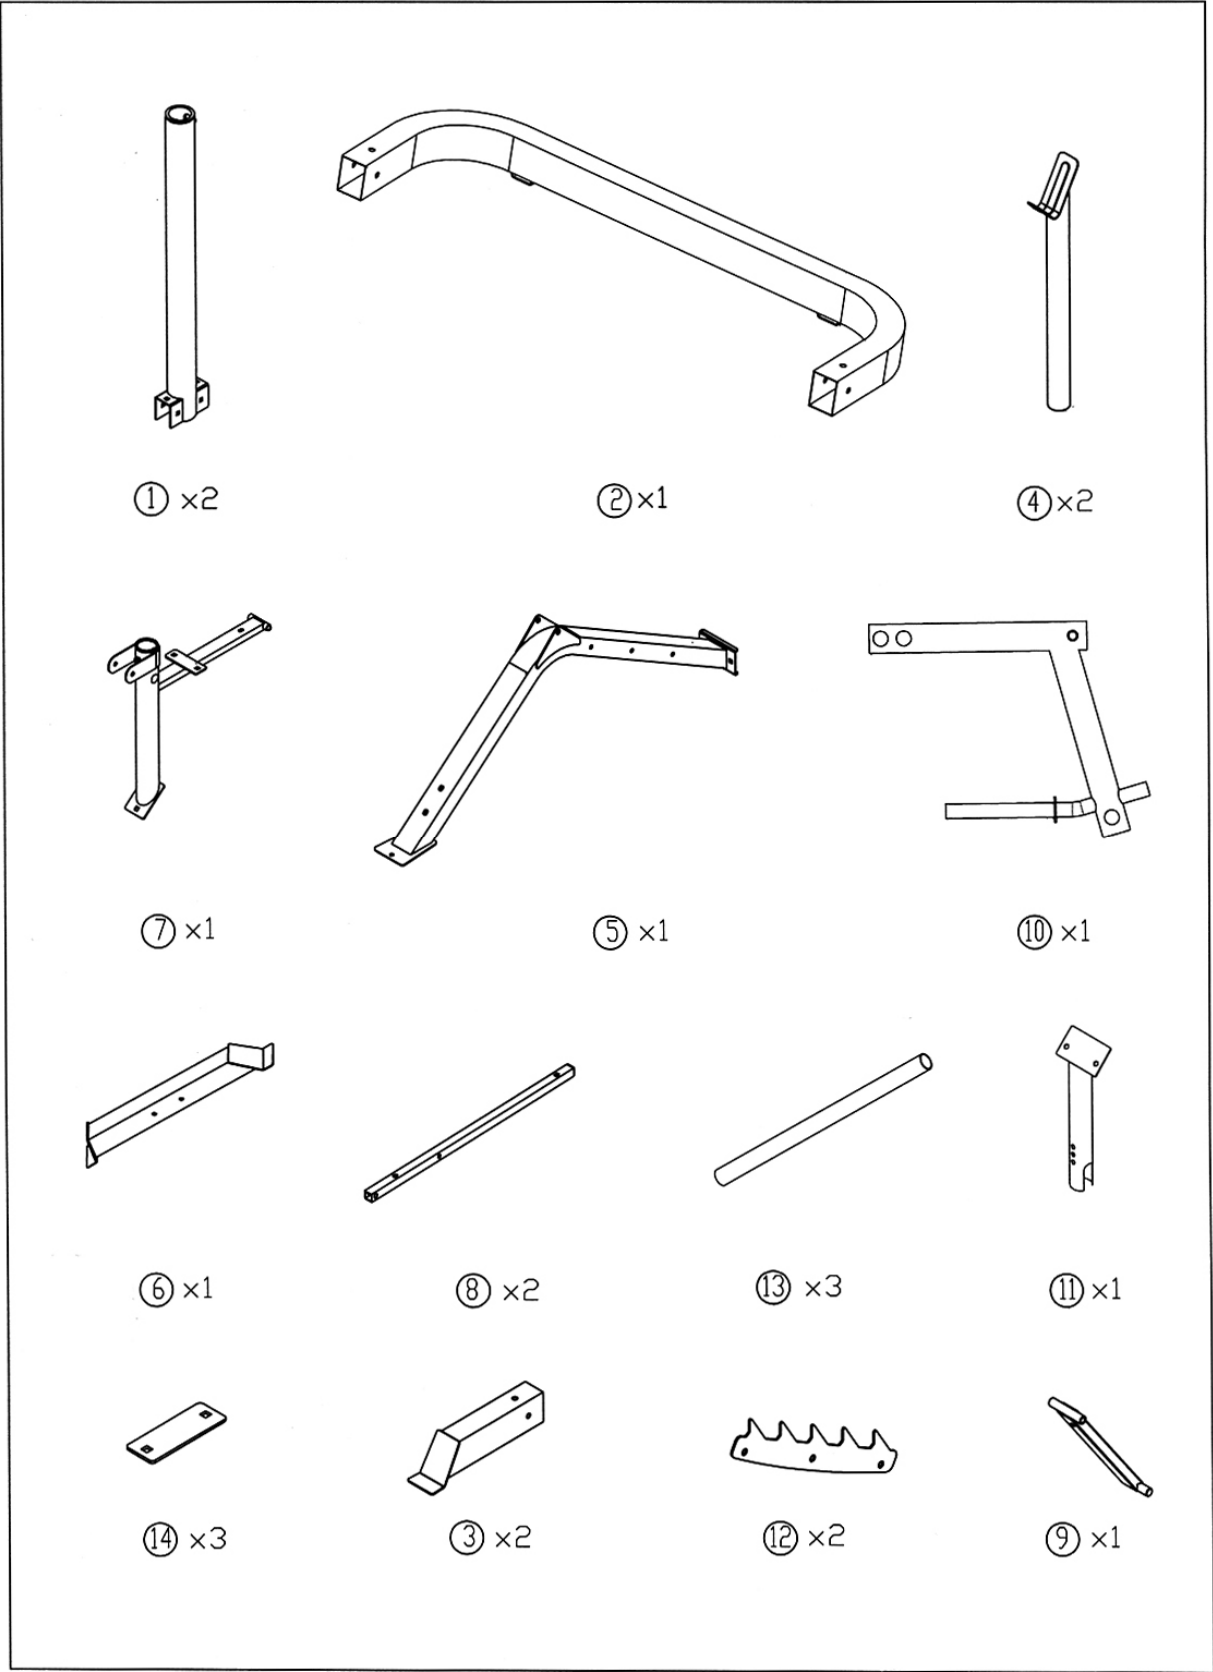

IMPEX

F I T N E S S P R O D U C T S

MARCY CLUB MID-WIDTH BENCH MKB-869

IMPORTANT: Please read the Important Safety Notice and Assembly Information in the Owner's manual before assembling this product.

Assembly Manual

120606

①⑥ x1

①⑦ x1

①⑧ x1

②⑧ x1

①⑨ x2

②⑥ x6

②⑦ x6

3

38 X 5

M8 x 1 5/8"

39 X 2

M8 x 3/4"

42 X 7

∅ 5/8"

4

36 X 1

M10 x 3 1/8"

41 X 2

Ø 3/4"

44 X 1

M10

5

39 X 2