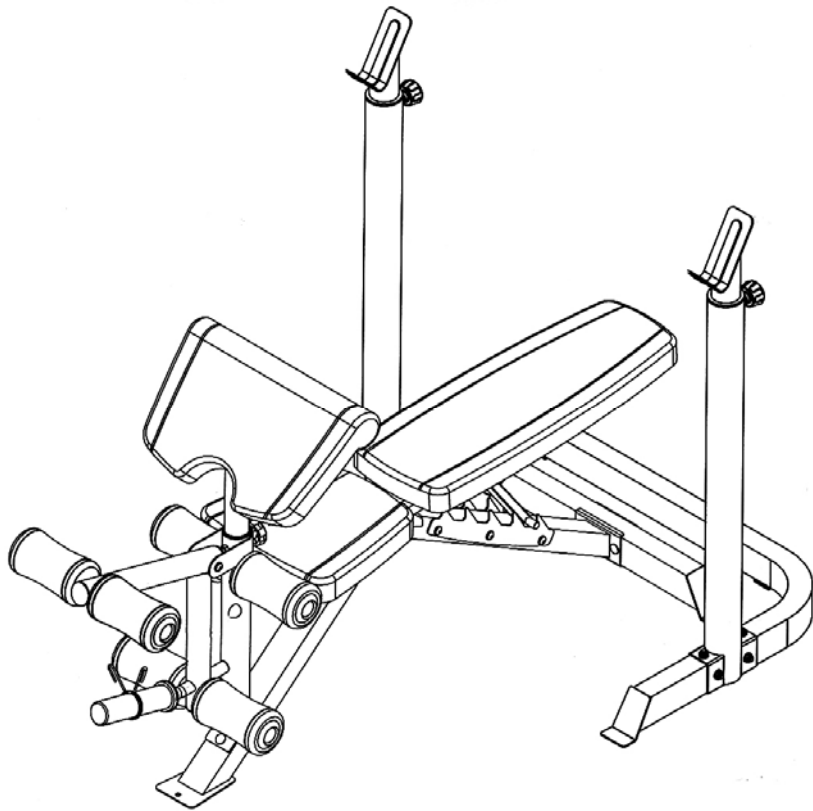

IMPEX

F I T N E S S P R O D U C T S

MARCY CLUB MID-WIDTH BENCH MKB-869

IMPORTANT: Please read the Important Safety Notice and Assembly Information in the Owner's manual before assembling this product.

Assembly Manual

120606

①⑥ x1

①⑦ x1

①⑧ x1

②⑧ x1

①⑨ x2

②⑥ x6

②⑦ x6